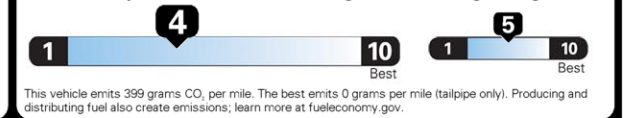

SPLASH GUARDS 225.00

DESTINATION CHARGES 995.00

Total* \$52,220.00

EPA DOT Fuel Economy and Environment

Gasoline Vehicle

Fuel Economy
22 MPG
combined city/hwy
20 city
27 highway
4.5 gallons per 100 miles

SPORT UTILITY VEHICLES range from
18 to 120 MPG. The best vehicle rates
136 MPGe.

You spend
\$3,500

more in fuel costs
over 5 years
compared to the
average new vehicle.

Annual fuel cost
\$2,200

Fuel Economy & Greenhouse Gas Rating (tailpipe only) Smog Rating (tailpipe only)

Actual results will vary for many reasons, including driving conditions and how you drive and maintain your vehicle. The average new vehicle gets 27 MPG and costs \$7,500 to fuel over 5 years. Cost estimates are based on 15,000 miles per year at \$3.25 per gallon. MPGe is miles per gasoline gallon equivalent. Vehicle emissions are a significant cause of climate change and smog.